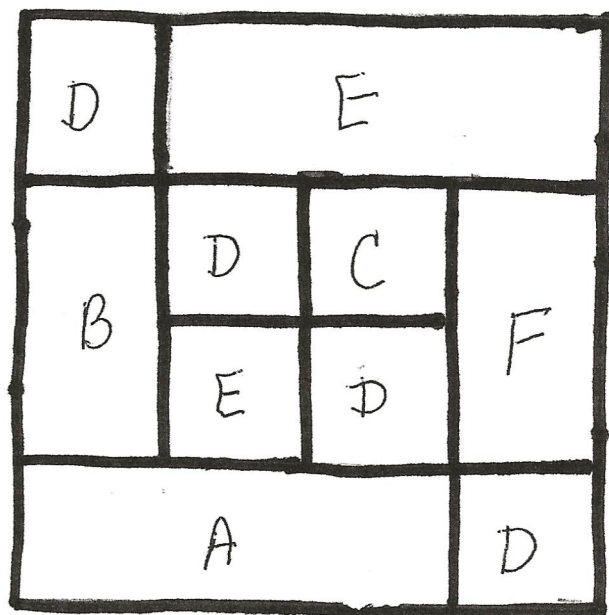

2022 - Quilt Block Pattern "Light and Shadows"

Color Scheme: Pink Print, Pink Solid, White Solid

Light Grey Solid, Aqua Solid, Aqua Print

Block: $12\frac{1}{2} \times 12\frac{1}{2}$ " square finish. Please don't surge side

Pink Print A: 1 -  - $3\frac{1}{2} \times 9\frac{1}{2}$ "

Pink Solid B: 1 -  - $3\frac{1}{2} \times 6\frac{1}{2}$ "

White Solid C: 1 -  - $3\frac{1}{2}$ "

Light Grey D: 4 -  - $3\frac{1}{2}$ "

Aqua Solid E: 1 -  - $3\frac{1}{2} \times 9\frac{1}{2}$ "

Aqua Solid E: 1 -  - $3\frac{1}{2}$ "

Aqua Print F: 1 -  - $3\frac{1}{2} \times 6\frac{1}{2}$ "