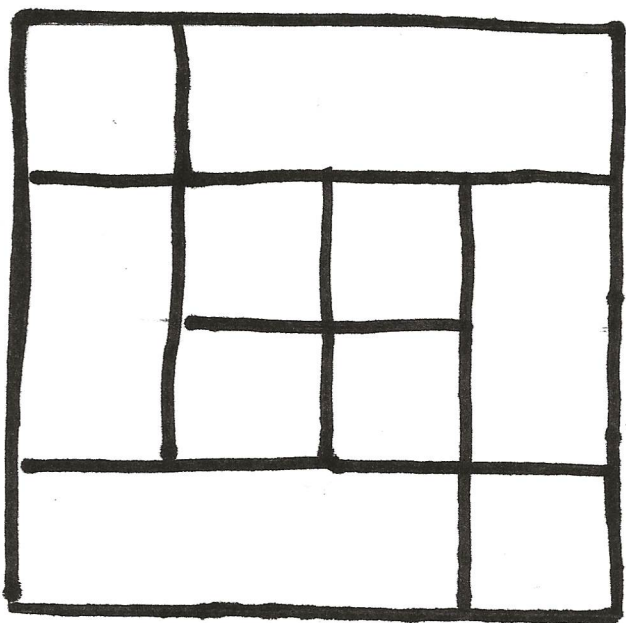

2022 - Quilt Block Pattern "Light and Shadows"

Color Scheme: Pink Print, Pink Solid, White Solid

Light Grey Solid, Aqua Solid, Aqua Print

Block: $12\frac{1}{2} \times 12\frac{1}{2}$ " square finish. Please don't surge side

Pink Print A: 1 -  - $3\frac{1}{2} \times 9\frac{1}{2}$ "

Pink Solid B: 1 -  - $3\frac{1}{2} \times 6\frac{1}{2}$ "

White Solid C: 1 -  - $3\frac{1}{2}$ "

Light Grey D: 4 -  - $3\frac{1}{2}$ "

Aqua Solid E: 1 -  - $3\frac{1}{2} \times 9\frac{1}{2}$ "